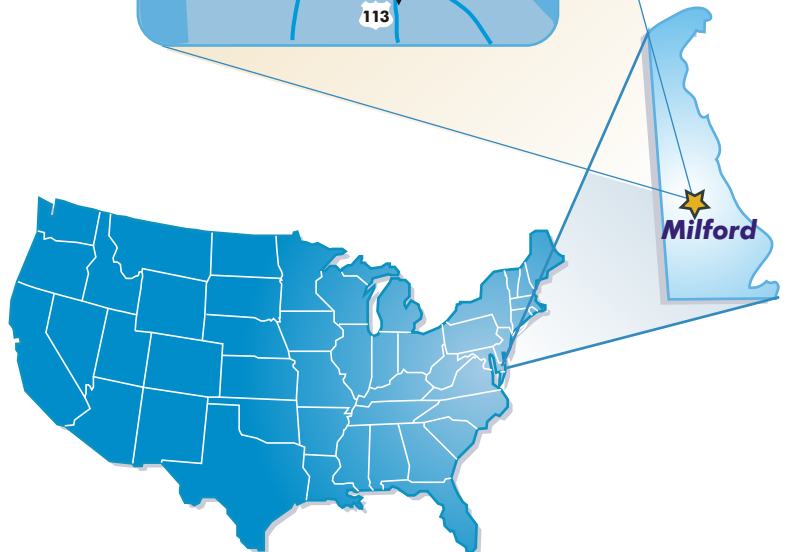

MILFORD DELAWARE

Your access to the Northeast

The ultra-modern Milford facility is located to conveniently serve northeast market areas and provide export services. Boston, Raleigh, Cleveland and all population centers in-between are less than 350 miles away.

Strategically Located

In the heart of the Delaware-Maryland-Virginia Peninsula, Milford is 60 miles south of Wilmington off Highway 113 on Highway 14.

The Del-Mar-Va Connection

When you need access to the North-Eastern third of the nation, we've got you covered!