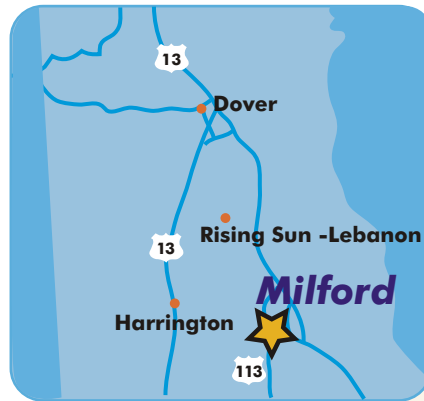

MILFORD DELAWARE

Your access to the Northeast

The ultra-modern Milford facility is located to conveniently serve northeast market areas and provide export services. Boston, Raleigh, Cleveland and all population centers in-between are less than 350 miles away.

Strategically Located

In the heart of the Delaware-Maryland-Virginia Peninsula, Milford is 60 miles south of Wilmington off Highway 113 on Highway 14.

The Del-Mar-Va Connection

When you need access to the North-Eastern third of the nation, we've got you covered!